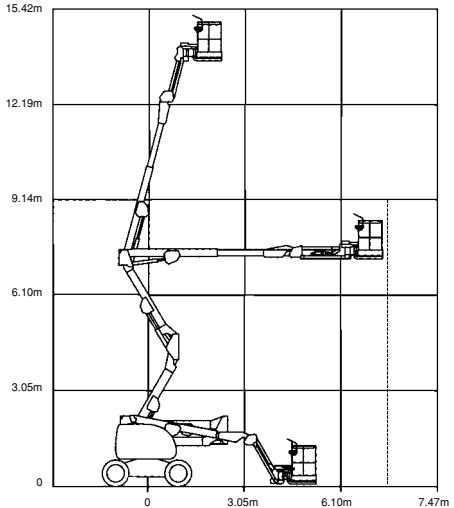

## 45 AJ 2WD & 4WD

Working Height	15.30m
Platform Height	13.72m
Platform Capacity - Unrestricted	227kg
Up and Over Height	7.34m
Horizontal Outreach	7.47m
A Platform Dimensions	0.76m x 1.83m
B Overall Width	1.98m
C Tailswing	Zero
D Stowed Height	2.24m
E Stowed Length	6.71m
F Wheelbase	1.98m
G Ground Clearance	28cm
Gradeability 2WD	30%
Motive Power	Diesel
Turning Radius	4.27m
Gross Vehicle Weight (Approx)	7076kg