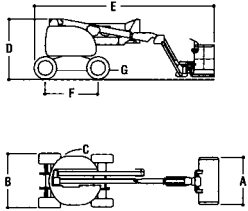

## 45 AJ 2WD & 4WD

Working Height	15.30m
Platform Height	13.72m
Platform Capacity - Unrestricted	227kg
Up and Over Height	7.34m
Horizontal Outreach	7.47m
A Platform Dimensions	0.76m x 1.83m
B Overall Width	1.98m
C Tailswing	Zero
D Stowed Height	2.24m
E Stowed Length	6.71m
F Wheelbase	1.98m
G Ground Clearance	28cm
Gradeability 2WD	30%
Motive Power	Diesel
Turning Radius	4.27m
Gross Vehicle Weight (Approx)	7076kg